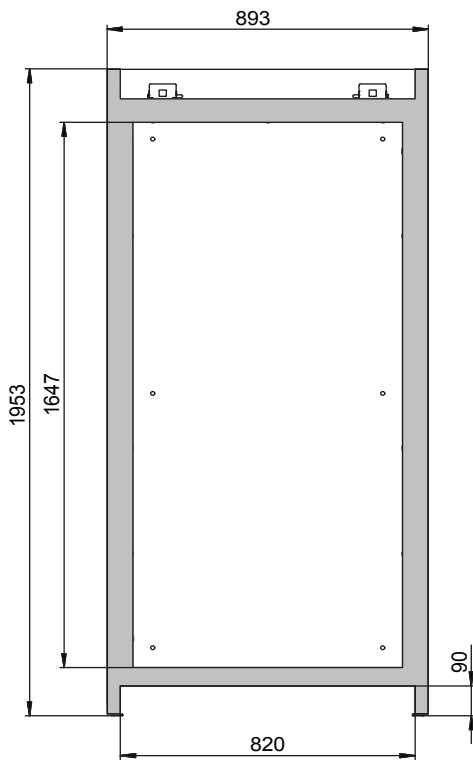

Dimensions	
Width (external)	893 mm
Depth (external)	615 mm
Height (external)	1953 mm
Width (internal)	750 mm
Depth (internal)	522 mm
Height (internal)	1647 mm

The available internal dimensions can vary depending on the interior equipment package.

Weight / Load	
Weight without interior equipment	343 kg
Distributed load	654 kg/m ²
Maximum load	600 kg

Ventilation	
Extraction air	75 DN
Minimum exhaust air quantity 10 times	6 m ³ /h
Differential pressure (10 times air change)	5 Pa

General Information	
Number of doors	2
Door opening angle	89.50°
Depth with open doors	1015 mm
Interior grid dimension	32 mm
Entry width transport base	820 mm
Entry height transport base	90 mm
Customs tariff number	94032080

Front view

Side view