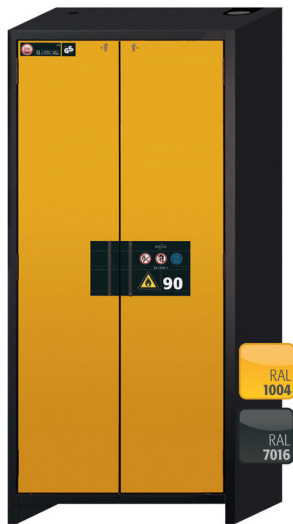

ID-Nr. 30041-040
Model Q90.195.090

safety storage cabinet Q-CLASSIC-90
Model Q90.195.090, body colour anthracite grey (RAL 7016),
with wing doors in warning yellow (RAL 1004)

Safe and approved storage of flammable hazardous substances in working areas

Function / construction:

- **Robust construction and longevity:** triple hinged door, safety elements assembled outside the storage compartment for increased protection against corrosion, scratch- and impact-resistant surface, easy to clean
- **Easy handling with comfort:** doors stop in any position, self-closing in the event of fire
- **No unauthorised use:** doors lockable with cylinder locking (integration in an existing locking system possible) and locking state indicator (red/green)
- **Easy transport:** integrated transport base with removable, optional base cover
- **Easy alignment:** adjusting aids to compensate for uneven floor
- **Ventilation:** integrated air ducts ready for connection (DN 75) to a technical exhaust system, spinning wheel in the exhaust grid as an indicator of sufficient technical ventilation

Dimensions	
Width (external)	893 mm
Depth (external)	615 mm
Height (external)	1953 mm
Width (internal)	750 mm
Depth (internal)	522 mm
Height (internal)	1647 mm

The available internal dimensions can vary depending on the interior equipment package.

General Information	
Number of doors	2
Door opening angle	89.50°
Depth with open doors	1015 mm
Interior grid dimension	32 mm
Entry width transport base	820 mm
Entry height transport base	90 mm
Customs tariff number	94032080